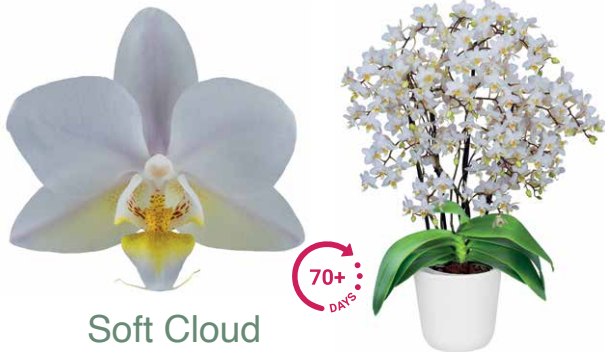

Dusty Belle

232861	spike %		spike %	
Pot size in cm	12	2: 60%	9	2: 70%
Flowersize	4.0	3: 25%	4.0	3: 20%
Spike length	40	4: 10%	35	4: 10%

Goodnight Kiss

235615	spike %		spike %	
Pot size in cm	12	2: 95%	9	2: 90%
Flowersize	4.0	3: 5%	4.0	
Spike length	40		35	

Saffron Star

254347	spike %		spike %	
Pot size in cm	12	2: 60%	9	2: 80%
Flowersize	4.0	3: 40%	4.0	3: 20%
Spike length	50		40	

Multifora 6 cm

Phalaenopsis Multiflora 6 cm

Soft Cloud

241165	spike %	spike %
Pot size in cm	6	
Flowersize	4.0	
Spike length	25	

Babble Beach

1010168	spike %	spike %
Pot size in cm	6	
Flowersize	4.0	3: 5%
Spike length	30	4: 95%

Modern Times

215534	spike %	spike %
Pot size in cm	6	2: 80%
Flowersize	4.5	
Spike length	30	

Dollybird

235538	spike %	spike %
Pot size in cm	6	2: 95%
Flowersize	4.5	3: 5%
Spike length	30	

Gala Kisses

235691	spike %	spike %
Pot size in cm	6	
Flowersize	4.0	
Spike length	30	

NEW

Beauty Sleep

1010487	spike %		spike %
Pot size in cm	6	2: 50%	
Flowersize	4.5	3: 50%	
Spike length	35		

NEW

Pentagraph